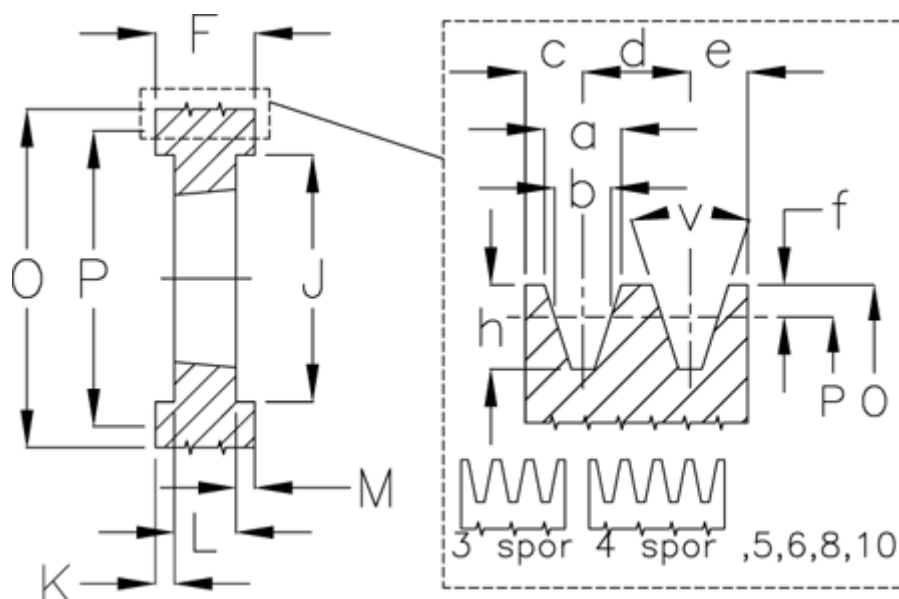

Article number: 604111022408

Description: V-belt pulley SPB 224/8 TL3535

Measures

a	= 16.3	For bush	= 3535	O	= 231.0
b	= 14.0	h	= 17.5	P	= 224
Bush ζ max	= 90	J	= 181	Type	= SPB
c	= 12.5	K	= 34,5	v	= 38 degrees
d	= 19.0	L	= 89		
e	= 12.5	m	= 34.5		
f	= 3.5	N	= -		
F	= 158	Number of ribs	= 8		